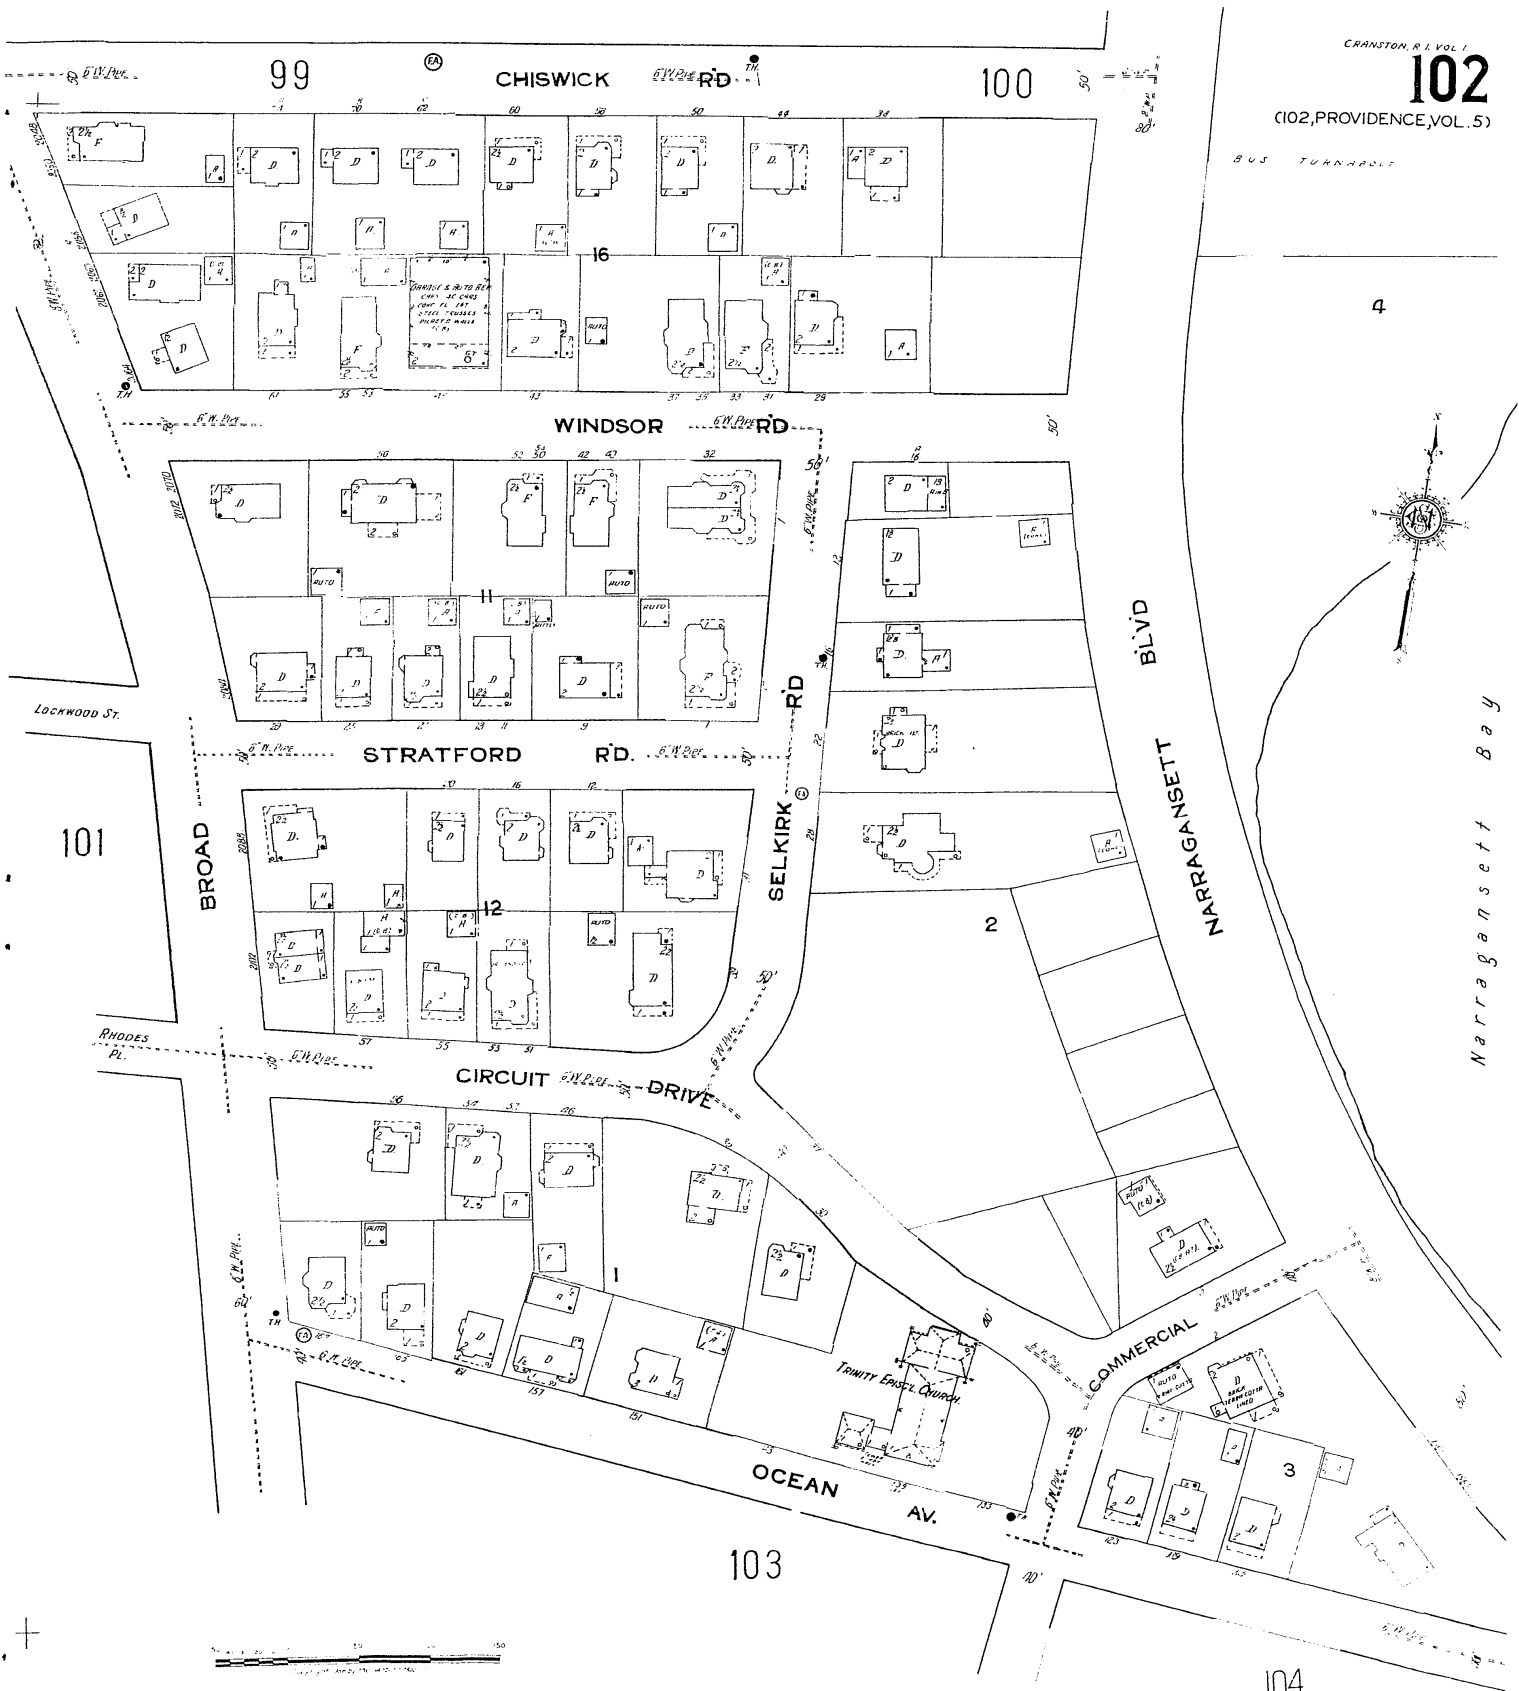

BUS TURNABLE

4

Narragansett Bay

99

CHISWICK

RD

100

WINDSOR

RD

STRATFORD

RD

CIRCUIT DRIVE

OCEAN AV.

COMMERCIAL

BLVD

NARRAGANSETT

101

103

104

TRINITY EPISC. CHURCH

LOCKWOOD ST.

RHODES PL.

BROAD

SELKIRK RD